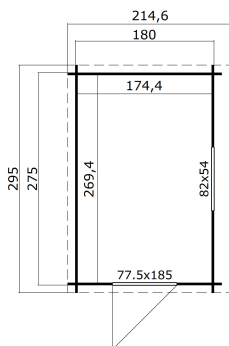

-  28 mm
-  1
-  3
-  5 YEARS

**PACKAGING: 1 PALLET(S)**

330 x 118 x 43 cm  
418 kg

EAN 4742913012799

**DIMENSIONS**

Floor area	4.70 m <sup>2</sup>
Roof dimensions	2.15 x 2.95 m
Cubic volume	≈ 10.85 m <sup>3</sup>
Wall height	≈ 1.94 m
Ridge height	≈ 2.68 m
Front overhang	≈ 10 cm

**WINDOWS & DOORS**

1 x Single door (SGA+28*)	77.5 x 185.0 cm
1 x Single window open outward (SGA*)	82.0 x 54.0 cm

\*SGA: Single Glazed Action

\*SGA+28: Single Glazed Action with 28 mm Frame

**ROOF & FLOOR**

Roof boards	15x90 mm
Roof surface	6.78 m <sup>2</sup>
Roof angle	≈ 21.1 °

\* Optional roof covering available